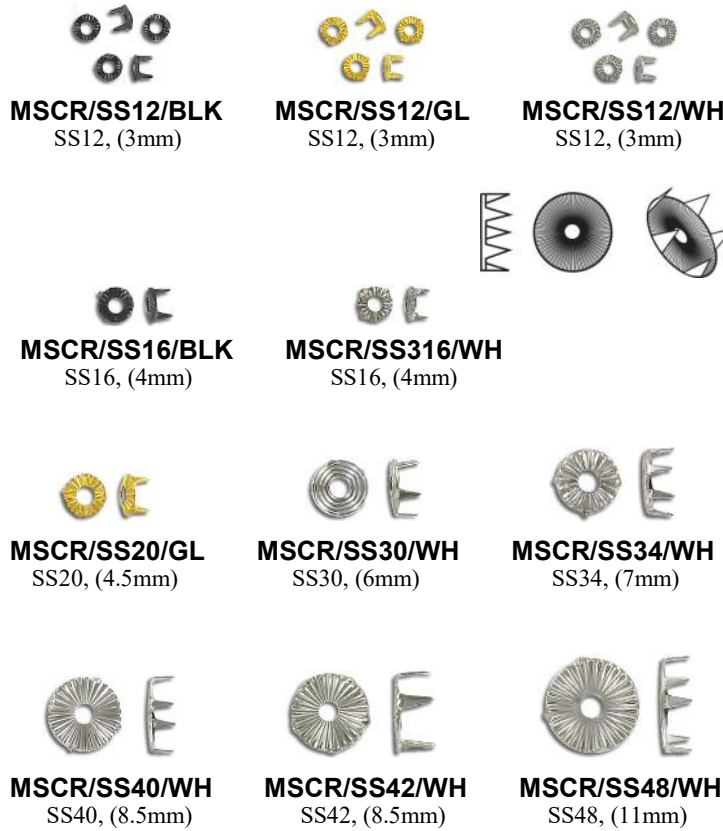

Chaton Rose Settings

Rosemontee Settings

Montage rebord Rim Settings