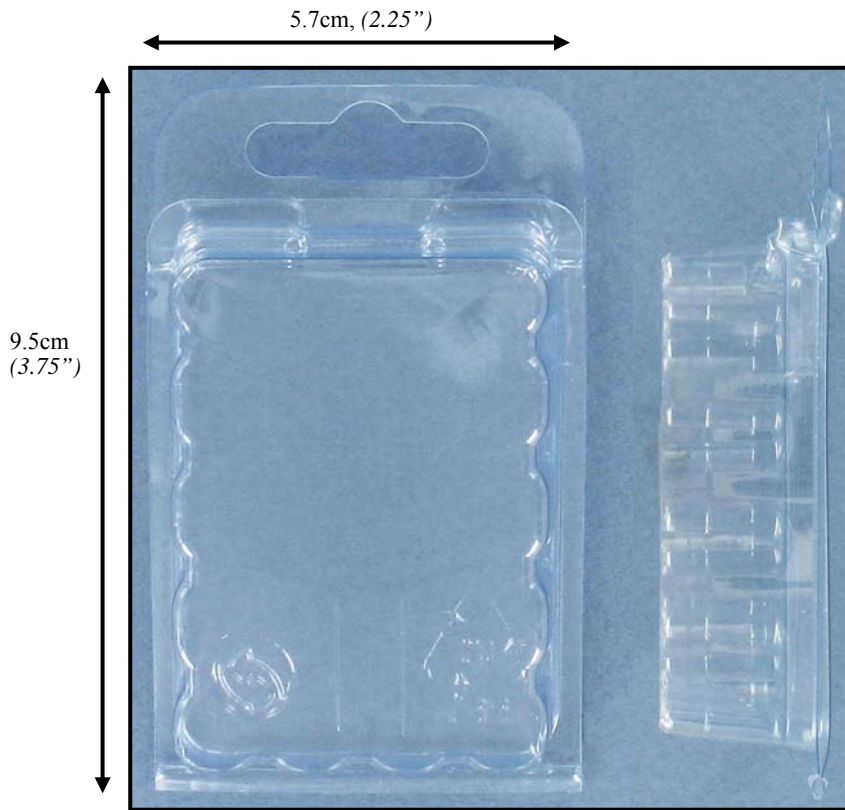

FRABELS
MAÎTRE DE LA QUALITÉ DEPUIS 1942

5580 Rue Paré, Montréal
QC, H4P 2M1
Tél: 514-842-8561
Fax: 514-842-6599

www.frabels.com

Email: info@frabels.com

KUROMU MODA

JDPCLMED/CLR

*taille réduite
reduced in size*