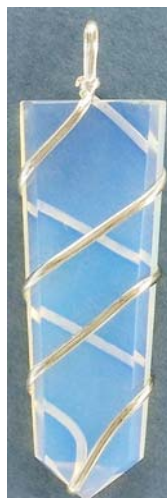

SPPOINTLAP/WH
 40mm
lapis lazuli

SPPOINTAVEN/WH
 40mm
 aventurine

SPPOINTPJAS/WH
 40mm
 jasper paysage
picture jasper

SPPOINTOBS/WH
 40mm
 obsidien noir
black obsidian

SPPOINTSNFL/WH
 40mm
 obsidienne «flocon de neige»
snowflake obsidian

SPP1511/RDAV
25-30mm x 40-45mm
plat/flat
aventurine rouge
red aventurine

SPP1511/RQ
25-30mm x 40-45mm
plat/flat
quartz rose
pink quartz

SPP1511/GJAD
25-30mm x 40-45mm
plat/flat
jade vert
green jade

SPP1511/LAP
25-30mm x 40-45mm
plat/flat
lapis

SPP1639/CRY
55mm
quartz cristal
crystal quartz

SPP1681/LAP
15-20mm x 50-55mm
plat/flat
lapis lazuli

SPP1681/MOON
15-20mm x 50-55mm
plat/flat
pierre de lune synthétique
synthetic moonstone

SPP1681/WHCRY
15-20mm x 50-55mm
plat/flat
cristal blanc
white crystal