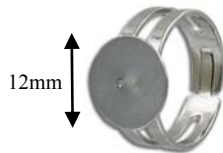

FR4C12MMS/SS
taille/size 5½ +