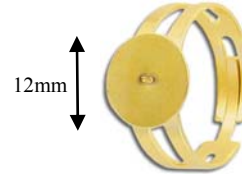

1K17

Ingrédients de qualité en acier inoxydable

Quality Stainless Steel Ingredients

C
KUROMU MODA

FR4C12MMS/GSS
taille/size 5½ +

FR4C12MM/GSS
taille/size 8½ +

FR4N12MM/GSS
taille/size 7+

EW9116/101/GSS
cristaux Swarovski
Swarovski crystal

JR4MM07/RSS
OD 4mm
0.7mm, (21 ga)

BA23522/SS
5x22mm
longueur de tiges 4mm
pour pendentif 38-50mm
grip length 4mm
fits 38-50mm pendants

BA23522/GSS
5x22mm
longueur de tiges 4mm
pour pendentif 38-50mm
grip length 4mm
fits 38-50mm pendants

MB6MMB/SS
6mm
ID 4mm

MB369/3X15/SS
3x15mm
ID 2.25mm

MB369/3X20/SS
3x20mm
ID 2.25mm

MB369/3X25/SS
3x25mm
ID 2.25mm

MB369/3X50/SS
3x50mm
ID 2.25mm

*nouveau
*new

NC160F16/SS 40cm, (16"), **NC160F18/SS** 45cm, (18"), **NC160F20/SS** 50cm, (20"),
NC160F24/SS 60cm, (24"), **NC160F36/SS** 90cm, (36")

NC235SF16/SS 40cm, (16"), **NC235SF18/SS** 45cm, (18"), **NC235SF20/SS** 50cm, (20"),
NC235SF24/SS 60cm, (24"), **NC235SF36/SS** 90cm, (36")

CC/250S/BSS
2.3mm x 1.9mm x 0.5mm
5 meters
soudées/soldered

CC/402/SS
7.85x 3.5mm +
4.8 x 3.5mm