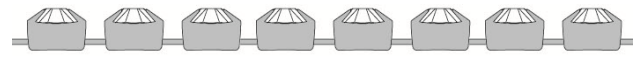

All items in this flyer are actual size unless indicated otherwise.

Chaînes en pierre du Rhin

Rhinestone Chain with Crystal

RHCC/8MM/208W
fuchsia

RHCC/8MM/224W
saphir/sapphire

RHCC/8MM/212W
jais/jet

RHCC/8MM/101G
cristal/crystal