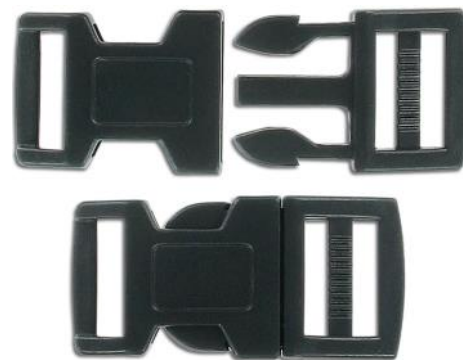

**Fermeurs en plastique**

**Plastic Clasps**

**CLPC10R/BLK**  
33x11mm  
noir/black

**CLPC15MM/BLK**  
42x21, ID 15mm  
noir/black

**CLPC25MM/BLK**  
65x32mm, ID25mm  
noir/black

**CLPC20MM/BLK**  
49x25mm, ID 20mm  
noir/black

**Corde parachute 550**

**Parachute Cord 550**

**TTPARA4/DCAMO**  
camo desert/desert camo  
4mm diameter  
4 meters, (16 ft)

**TTPARA4/GM**  
gris acier/gun metal  
4mm diameter  
4 meters, (16 ft)

*550 Type 3  
~ 550 Lb.  
7 strands  
tight nylon*

**TTPARA4/BLK**  
noir/black  
4mm diameter  
4 meters, (16 ft)

**TTPARA4/ROY**  
bleu royal/royal blue  
4mm diameter  
4 meters, (16 ft)