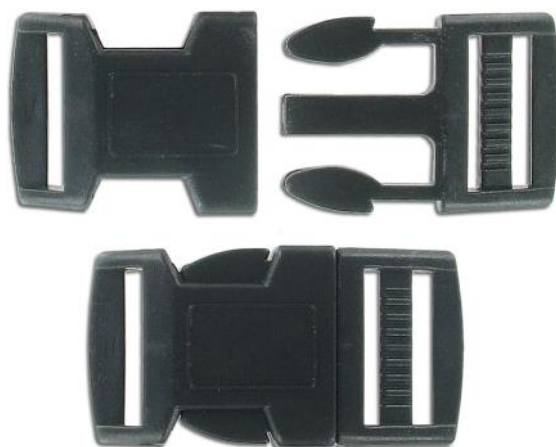

**Fermeurs en plastique**

**Plastic Clasps**

**CLPC10R/BLK**  
33x11mm  
noir/black

**CLPC15MM/BLK**  
42x21, ID 15mm  
noir/black

**CLPC25MM/BLK**  
65x32mm, ID25mm  
noir/black

**CLPC20MM/BLK**  
49x25mm, ID 20mm  
noir/black

**Corde parachute 550**

**Parachute Cord 550**

**TTPARA4/DCAMO**  
camo desert/desert camo  
4mm diameter  
4 meters, (16 ft)

**TTPARA4/GM**  
gris acier/gun metal  
4mm diameter  
4 meters, (16 ft)

*550 Type 3  
~ 550 Lb.  
7 strands  
tight nylon*

**TTPARA4/BLK**  
noir/black  
4mm diameter  
4 meters, (16 ft)

**TTPARA4/ROY**  
bleu royal/royal blue  
4mm diameter  
4 meters, (16 ft)