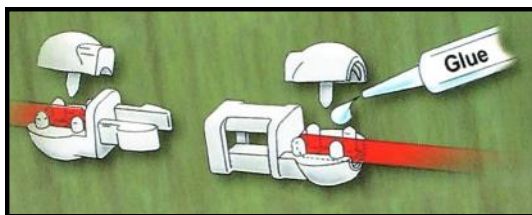

**Fermeurs en plastique**

**Plastic Clasps**

**CLPC10R/BLK**  
33x11mm  
noir/black

**CLPC15MM/BLK**  
42x21, ID 15mm  
noir/black

**CLPC25MM/BLK**  
65x32mm, ID25mm  
noir/black

**CLPC20MM/BLK**  
49x25mm, ID 20mm  
noir/black

**Corde parachute 550**

**Parachute Cord 550**

**TTPARA4/DCAMO**  
camo desert/desert camo  
4mm diameter  
4 meters, (16 ft)

**TTPARA4/GM**  
gris acier/gun metal  
4mm diameter  
4 meters, (16 ft)

*550 Type 3  
~ 550 Lb.  
7 strands  
tight nylon*

**TTPARA4/BLK**  
noir/black  
4mm diameter  
4 meters, (16 ft)

**TTPARA4/ROY**  
bleu royal/royal blue  
4mm diameter  
4 meters, (16 ft)