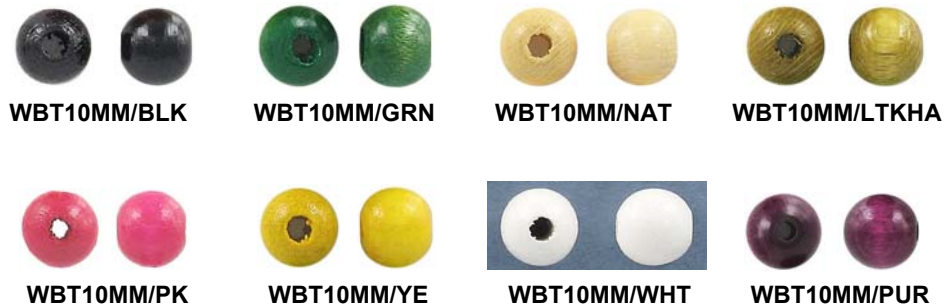

WB5MML/BL

WB5MML/BLK

WB5MML/GRN

WB5MML/NAT

WB5MML/ORG

WB5MML/PUR

WB5MML/WAL

WB5MML/TAU

WB5MML/MRN

WB5MML/RD

Perles en bois

Wood Beads

6mm

6mm

8mm

8mm

10mm

10mm

Perles en bois

Wood Beads

12mm

WB12MM/LTBL

WB12MM/MUS

WB12MML/BL