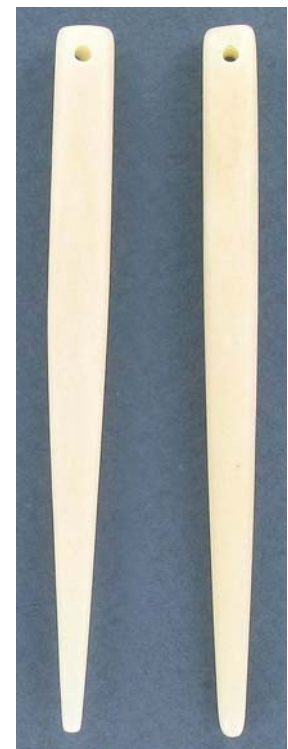

BB1898/BLK
13mm, (0.5")

BB1898/WH
13mm, (0.5")

BB1898/RED
13mm, (0.5")

BB1898/OXWH
13mm, (0.5")

BB497/BLK
10cm, (4")

BB497/WH
10cm, (4")

BB497/RED
10cm, (4")

BB1899/BLK
25mm, (1")

BB1899/WH
25mm, (1")

BB1899/OXWH
25mm, (1")

BB1899/RED
25mm, (1")

BBPIPE4/BLK
10cm, (4")

BB1900/WH
38mm, 1.5"

BB2864/WH
14x6mm

BB2864/OXWH
14x6mm

BB297/BLK
50mm, 2"

KUROMU MODA

Perles en os

Bone Beads

BBP3537/WHT
 50mm, (2")
 pendentif en os
bone pendant

BBP5658/BLK
 50mm, 2"

BBP5663/BLK
 3.5"

BBP5657/BLK
 1.5"

BBP5658/WH
 50mm, 2"

BBP5663/WH
 3.5"

BBP5654/BLK
 50mm, 2"

BBP5654/WH
 50mm, 2"

FRABELS
MAÎTRE DE LA QUALITÉ DEPUIS 1942

5580 Rue Paré, Montréal
 QC, H4P 2M1
 Tél: 514-842-8561
 Fax: 514-842-6599

www.frabels.com

Email: info@frabels.com