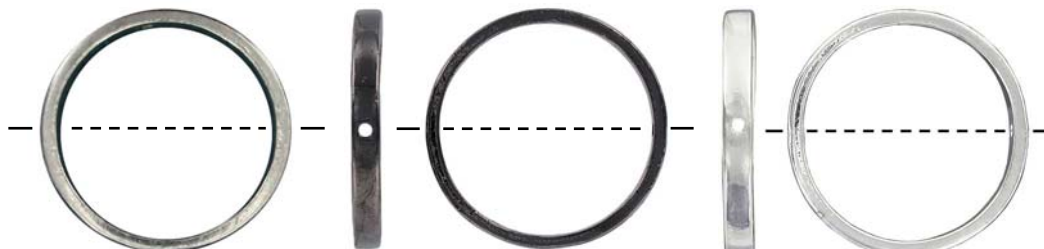

Perles en métal MBMX Metal Beads

MBMX166/GPW 11mm **MBMX166/PW** 11mm **MBMX166/XBPW** 11mm

MBMX102/GL 12mm **MBMX102/PW** 12mm **MBMX102/XBPW** 12mm **MBMX102/SPL** 12mm **MBMX102/BN** 12mm

MBMX139/GPW 18mm **MBMX139/PW** 18mm **MBMX139/BN** 18mm **MBMX139/SPL** 18mm

MBMX466/PW **MBMX467/PW** 15mm **MBMX467/XCPW** 15mm

MBMX146/BN **MBMX146/OXBR** 24mm **MBMX146/GL** 24mm **MBMX146/PW** 24mm

MBMX206/PW 34mm **MBMX206/BN** 34mm **MBMX206/SPL** 34mm

ÉTAIN / PEWTER

GPW
PW
BPW
XBPW
XCPW
SPW