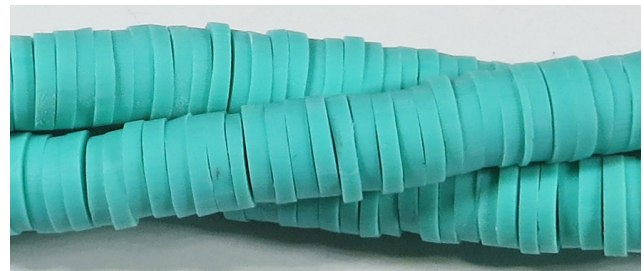

CBD6HE/WHT

Perle d'argile poly. he. 6mm blanc
6mm poly. clay bd heishi off white

CBD6HE/MU16

Perle d'argile poly. he. 6mm multi
6mm poly clay heishi multi blu

CBD6HE/TEAL

Perle d'argile poly. he. 6mm sarcel
6mm poly. clay heishi teal

CBD6HE/SF

Perle d'argile poly. he. 6mm mousse
6mm poly. clay heishi seafoam

CBD6HE/MU25

Perle d'argile poly. he. 6mm beig mint
6mm poly. clay heishi multi beig mint wht

CBD6HE/PEAC

Perle d'argile poly. he. 6mm peche
6mm poly. clay heishi peach

Les couleurs et tailles de perles de polymere heishi peuvent varier legerement.

All polymer clay heishi beads subject to slight variation in size and colour.

F R A B E L S
MASTERS IN QUALITY SINCE 1942

5580 Rue Pare, Montreal
QC, H4P 2M1
Tel: 514-842-8561
Fax: 514-842-6599
www.frabels.com
Email.: info@frabels.com