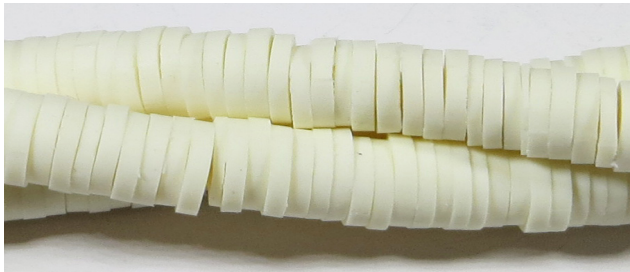

F R A B E L S
MASTERS IN QUALITY SINCE 1942

5580 Rue Pare, Montreal
QC, H4P 2M1
Tel: 514-842-8561
Fax: 514-842-6599
www.frabels.com
Email.: info@frabels.com

KUROMU MODA

PERLES DE POLYMER HEISHI POLYMER CLAY HEISHI BEADS

CBD6HE/WHT

Perle d'argile poly. he. 6mm blanc
6mm poly. clay bd heishi off white

CBD6HE/MU16

Perle d'argile poly. he. 6mm multi
6mm poly clay heishi multi blu

CBD6HE/TEAL

Perle d'argile poly. he. 6mm sarcel
6mm poly. clay heishi teal

CBD6HE/SF

Perle d'argile poly. he. 6mm mousse
6mm poly. clay heishi seafoam

CBD6HE/MU25

Perle d'argile poly. he. 6mm beig mint
6mm poly. clay heishi multi beig mint wht

CBD6HE/PEAC

Perle d'argile poly. he. 6mm peche
6mm poly. clay heishi peach

Les couleurs et tailles de perles de polymere heishi peuvent varier legerement.

All polymer clay heishi beads subject to slight variation in size and colour.

F R A B E L S
MASTERS IN QUALITY SINCE 1942

5580 Rue Pare, Montreal
QC, H4P 2M1
Tel: 514-842-8561
Fax: 514-842-6599
www.frabels.com
Email.: info@frabels.com