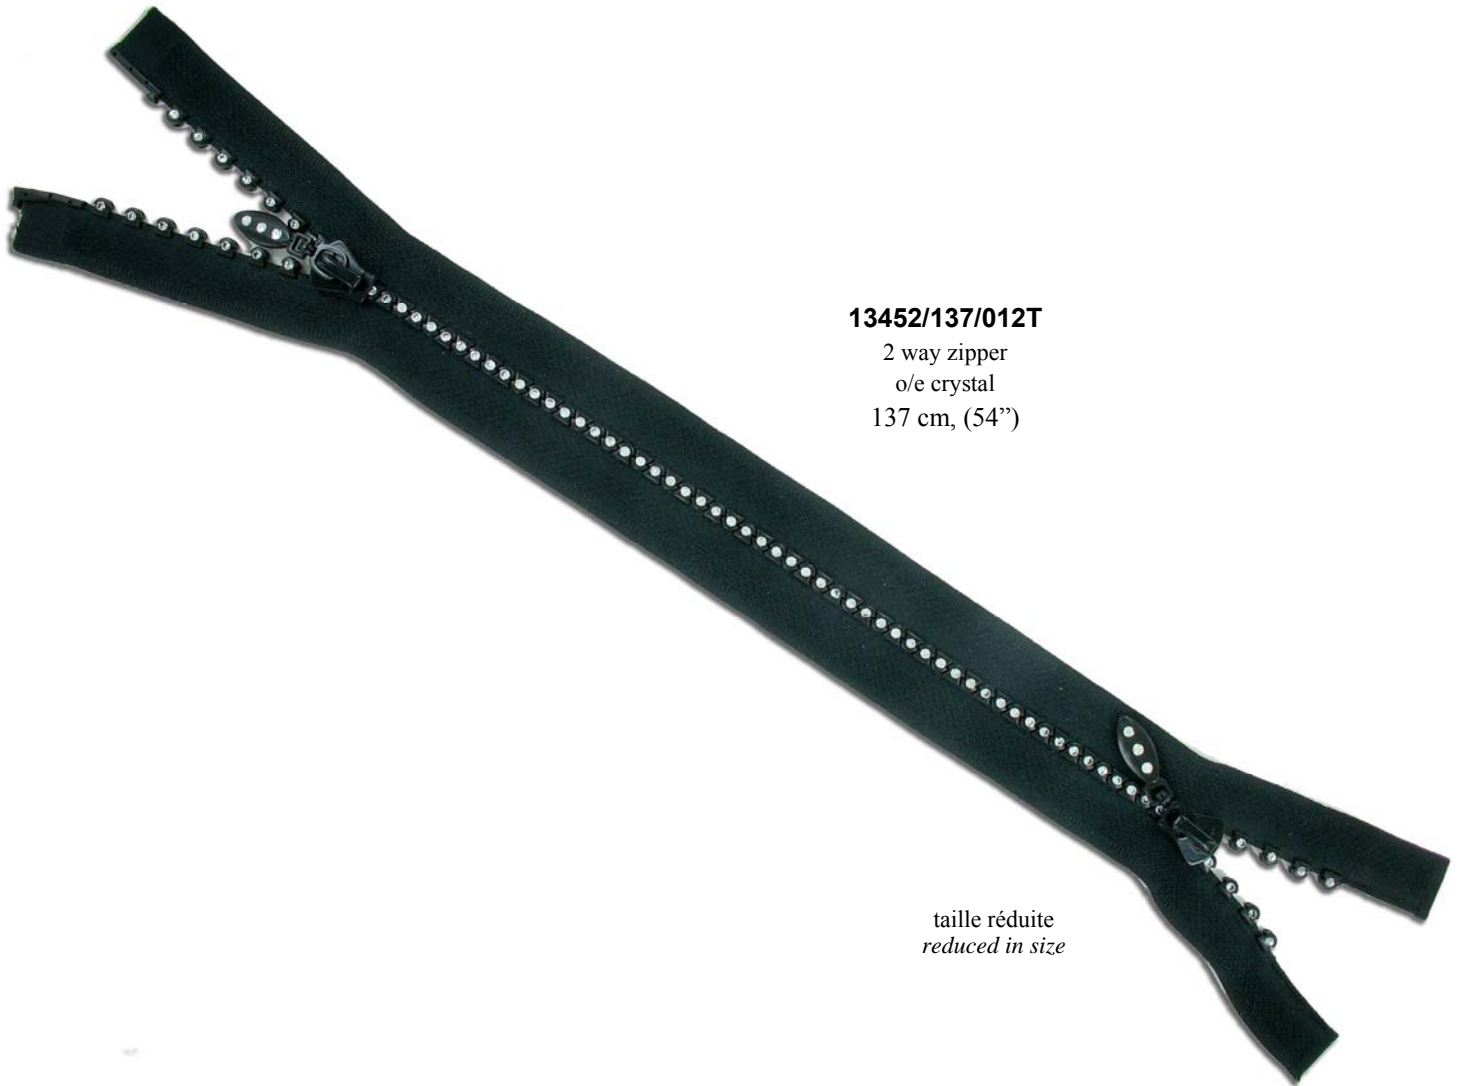

FRABELS
MAÎTRE DE LA QUALITÉ DEPUIS 1942

5580 Rue Paré, Montréal
QC, H4P 2M1
Tél: 514-842-8561
Fax: 514-842-6599

www.frabels.com
Email: info@frabels.com

KUROMU MODA

13452/137/012T

2 way zipper
o/e crystal
137 cm, (54")

*taille réduite
reduced in size*