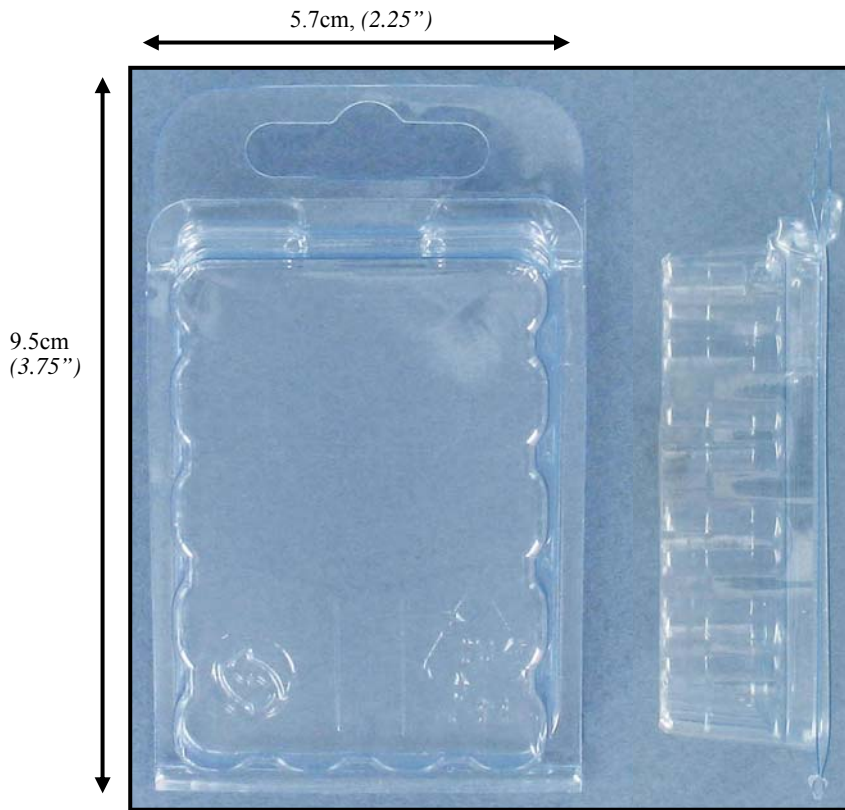

W: 20.3cm, (8")
H: 21cm, (8.25")
D: 15.2cm, (6")

Fabric carrying case with 5 plastic boxes with removable dividers.

Removable and adjustable shoulder with hand strap.

Features 6 storage pouches, 2 on each side, one on the back and a front zippered pocket.

Zippered sides and Velcro top for easy opening and closing.

JTPOUCH

fermé/closed
 14.5 x 3 x 22 cm
 (5.75 x 1.25 x 8.75")

JT207

19.7 x 12.7 x 2.5 cm
 (7.75" x 5" x 1")

JB205LH/BLK

Large jewelry display rolling soft carrying case.
 Holds up to 17 trays. (JB200)
 40.5 x 23 x 48 cm, (16 x 9 x 19 inches)

JB205/BLK

*Lightweight Carrying Case
Holds 12 trays (trays not included)
40 x 24 x 33 cm, (16" x 9" x 13½")*

*Handy way to carry regulation size trays,
black water resistant fabric case with
black webbed trim handles. Has extra
zippered pouch on flap. Closes with
zippers and Velcro.*