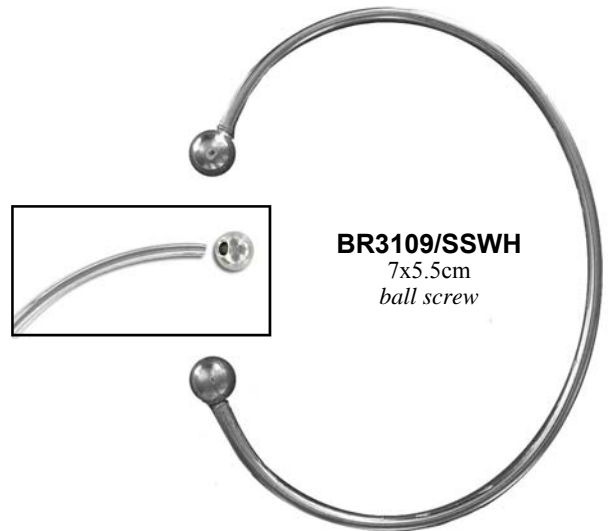

Argent sterling Sterling Silver

Argent sterling Sterling Silver

BRRLO75/SSWH 18 cm, (7")

BRP8/SSWH 20 cm, (8")

BR3.0T-8/SSWH
 20cm, (8")

BR1.5/SSWH 20 cm, (8")

BR2.5-7.5/SSWH
 19cm, (7.5") 2.5mm wide

BR3.0-8/SSWH
 20cm, (8") 3mm wide

BR3.0-7.5/SSWH
 19cm, (7.5") 3.2mm wide

BR4.0/SSWH
 19cm, (7.5") 4mm wide

Argent sterling Sterling Silver

BRMB3.0-7/SSWH
 18 cm, (7")

BRMB4.0-7/SSWH
 18 cm, (7")

BRMB4.0-75/SSW
 19 cm (7.5")

BR125S/SSWH
 adjustable
 adjustable

BR125/SSWH
 adjustable
 adjustable

BR3109/SSWH
 7x5.5cm
 ball screw

BR110396/SSWH
 fil 2mm avec embouts
 rond 9mm
 2mm wire
 9mm ball

BR9237/SSWH
 fil torsade 4mm avec
 embouts rond 5mm
 4mm twisted wire
 5mm ball