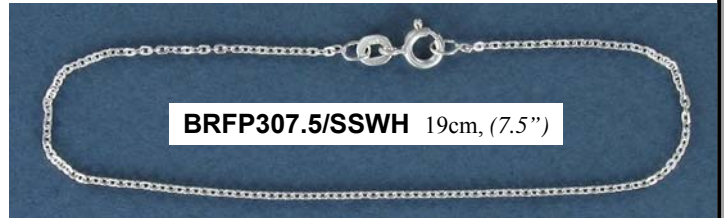

Argent sterling Sterling Silver

Argent sterling Sterling Silver

BRRLO75/SSWH 18 cm, (7")

BRP8/SSWH 20 cm, (8")

BR3.0T-8/SSWH
 20cm, (8")

BR1.5/SSWH 20 cm, (8")

BR2.5-7.5/SSWH
 19cm, (7.5") 2.5mm wide

BR3.0-8/SSWH
 20cm, (8") 3mm wide

BR3.0-7.5/SSWH
 19cm, (7.5") 3.2mm wide

BR4.0/SSWH
 19cm, (7.5") 4mm wide

Argent sterling Sterling Silver

BRMB3.0-7/SSWH
 18 cm, (7")

BRMB4.0-7/SSWH
 18 cm, (7")

BRMB4.0-75/SSW
 19 cm (7.5")

BR125S/SSWH
 adjustable
 adjustable

BR125/SSWH
 adjustable
 adjustable

BR3109/SSWH
 7x5.5cm
 ball screw

BR110396/SSWH
 fil 2mm avec embouts
 rond 9mm
 2mm wire
 9mm ball

BR9237/SSWH
 fil torsade 4mm avec
 embouts rond 5mm
 4mm twisted wire
 5mm ball