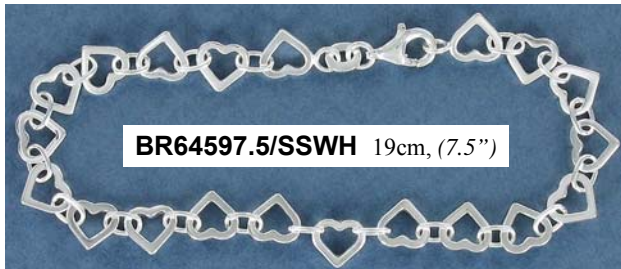

Argent sterling Sterling Silver

Argent sterling Sterling Silver

BRRLO75/SSWH 18 cm, (7")

BRP8/SSWH 20 cm, (8")

BR3.0T-8/SSWH
 20cm, (8")

BR1.5/SSWH 20 cm, (8")

BR2.5-7.5/SSWH
 19cm, (7.5") 2.5mm wide

BR3.0-8/SSWH
 20cm, (8") 3mm wide

BR3.0-7.5/SSWH
 19cm, (7.5") 3.2mm wide

BR4.0/SSWH
 19cm, (7.5") 4mm wide

Argent sterling Sterling Silver

BRMB3.0-7/SSWH
 18 cm, (7")

BRMB4.0-7/SSWH
 18 cm, (7")

BRMB4.0-75/SSW
 19 cm (7.5")

BR125S/SSWH
 adjustable
 adjustable

BR125/SSWH
 adjustable
 adjustable

BR3109/SSWH
 7x5.5cm
 ball screw

BR110396/SSWH
 fil 2mm avec embouts
 rond 9mm
 2mm wire
 9mm ball

BR9237/SSWH
 fil torsade 4mm avec
 embouts rond 5mm
 4mm twisted wire
 5mm ball