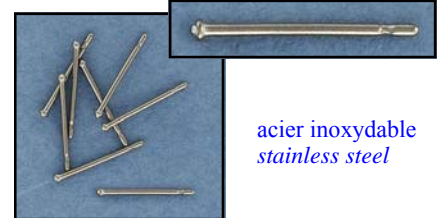

EP3656L/SS
13mm, 7/16"

acier inoxydable
stainless steel