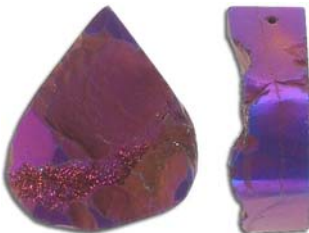

SPP30X22AS/LAP
30x22mm
lapis lazuli

SPP30X22AS/RDQ
30x22mm
quartz rouge/*red quartz*

SPP30X22AS/RQ
30x22mm
quartz rose/*rose quartz*

Semi-précieuses

Semi-Precious

SPP32P/MBDQ
bleu métallique
metallic blue

SPP32P/RBDQ
arc en ciel
rainbow

SPP32P/GDQ
or/gold

SPP32P/WIDQ
iris blanc/*white iris*

SPP32P/CODQ
cuivre/*copper*

SPP1681/LAP
plat/*flat*
lapis

SPP1681/MOON
plat/*flat*
pierre de lune synthétique
synthetic moonstone

SPP1681/WHCRY
plat/*flat*
cristal blanc
white crystal

SPP1681/RQ
plat/*flat*
quartz rose
pink quartz

SPP32P/PDQ
mauve/*purple*

SPP1511/MOON
plat/*flat*
pierre de lune synthétique
synthetic moonstone

SPP1511/RDAV
plat/*flat*
aventurine rouge
red aventurine

SPP1511/RQ
plat/*flat*
quartz rose
pink quartz

SPP1511/GJAD
plat/*flat*
jade vert
green jade

SPP1511/LAP
plat/*flat*
lapis