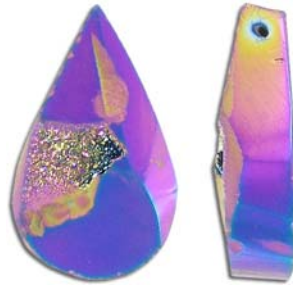

3K17

Semi-précieuses

Semi-Precious

MPKASH/BLS
38mm
kashmiri brass pendant
black lip shell

SPP1609/GJAD
jade vert/*green jade*

SPP1609/BLJAD
jade bleu/*blue jade*

SPP1609/FJAD
jade fuchsia
fuchsia jade

SPP1609/TURNL
turquoise synthétique
synthetic turquoise

SPP30X22AS/LAP
30x22mm
lapis lazuli

SPP30X22AS/RDQ
30x22mm
quartz rouge/*red quartz*

SPP30X22AS/RQ
30x22mm
quartz rose/*rose quartz*

Semi-précieuses

Semi-Precious

SPP32P/MBDQ
bleu métallique
metallic blue

SPP32P/RBDQ
arc en ciel
rainbow

SPP32P/GDQ
or/gold

SPP32P/WIDQ
iris blanc/*white iris*

SPP32P/CODQ
cuivre/*copper*

SPP1681/LAP
plat/*flat*
lapis

SPP1681/MOON
plat/*flat*
pierre de lune synthétique
synthetic moonstone

SPP1681/WHCRY
plat/*flat*
cristal blanc
white crystal