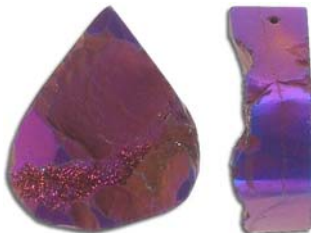

SPP30X22AS/LAP
30x22mm
lapis lazuli

SPP30X22AS/RDQ
30x22mm
quartz rouge/*red quartz*

SPP30X22AS/RQ
30x22mm
quartz rose/*rose quartz*

Semi-précieuses

Semi-Precious

SPP32P/MBDQ
bleu métallique
metallic blue

SPP32P/RBDQ
arc en ciel
rainbow

SPP32P/GDQ
or/gold

SPP32P/WIDQ
iris blanc/*white iris*

SPP32P/CODQ
cuivre/*copper*

SPP1681/LAP
plat/*flat*
lapis

SPP1681/MOON
plat/*flat*
pierre de lune synthétique
synthetic moonstone

SPP1681/WHCRY
plat/*flat*
cristal blanc
white crystal

SPP1681/RQ
plat/*flat*
quartz rose
pink quartz

SPP32P/PDQ
mauve/*purple*

SPP1511/MOON
plat/*flat*
pierre de lune synthétique
synthetic moonstone

SPP1511/RDAV
plat/*flat*
aventurine rouge
red aventurine

SPP1511/RQ
plat/*flat*
quartz rose
pink quartz

SPP1511/GJAD
plat/*flat*
jade vert
green jade

SPP1511/LAP
plat/*flat*
lapis