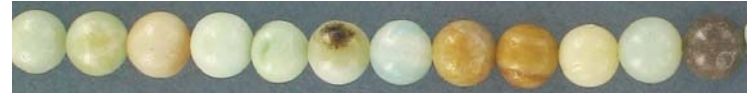

SPBD4MMF/LAP
lapis lazuli
facettes/ faceted

SPBD4MMF/WOPAL
opale blanc/white opal
facettes/ faceted

SPBD6MMF/LAP
lapis lazuli
facettes/ faceted

SPBD6MMF/WOPAL
opale blanc/white opal
facettes/ faceted

SPBD8MMF/LAP
lapis lazuli
facettes/ faceted

SPBD8MM/GRAG
agate gris
grey agate

SPBD10MM/GRAG
agate gris
grey agate

SPBD12MM/GRAG
agate gris
grey agate

Semi-précieuses

Semi-Precious

SPBD4MM/SLJ
 jaspe "silver leaf"
silver leaf jasper

SPBD4MMF/SLJ
 jaspe "silver leaf"
silver leaf jasper
 facettes/ *faceted*

SPBD8MM/SLJ
 jaspe "silver leaf"
silver leaf jasper

SPBD8MMF/SLJ
 jaspe "silver leaf"
silver leaf jasper
 facettes/ *faceted*

SPBD10MM/SLJ
 jaspe "silver leaf"
silver leaf jasper

SPBD4MM/MUAM
 amazonite multi couleurs
multi colours of amazonite

SPBD8MM/MUAM
 amazonite multi couleurs
multi colours of amazonite

SPBD10MM/MUAM
 amazonite multi couleurs
multi colours of amazonite

SPBD14X10/TI
tiger iron

SPBD16X12/BZ
bronzite

SPBD20X15/TI
tiger iron

SPBD25X18/BZ
bronzite