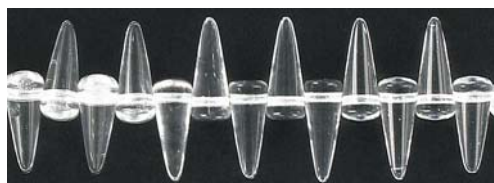

Perles en verre "SPIKE" (forme de clou) SPIKE Glass Beads

GBSP13/212
 noir/black

GBSP13/101
 cristal/crystal

Traditional Czech Beads

GBSP13/C27401
 cristal chrome

GBSP13/C26441
 crystal amber

GBSP13/B27401
 black chrome

GBSP13/C27137
 crystal sunset

GBSP13/B23701
 black lagun

Perles en verre "SPIKE" (forme de clou) SPIKE Glass Beads

GBSP17/C26441
crystal amber

GBSP17/B27401
black chrome

GBSP17/C27401
crystal chrome

GBSP17/C27137
crystal sunset